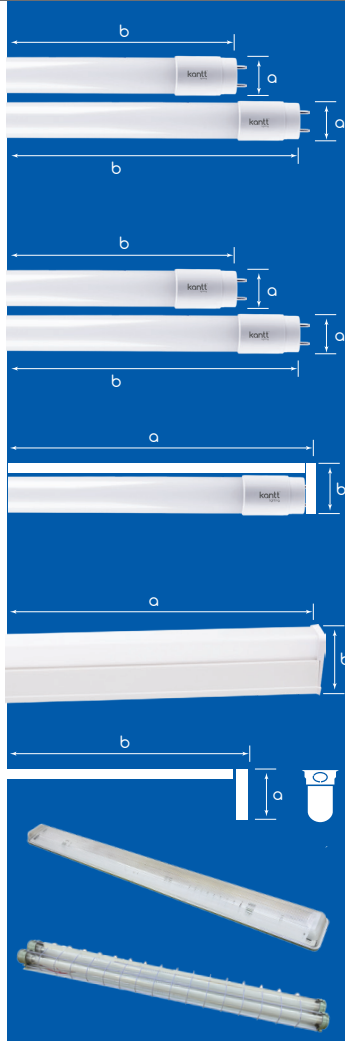

TUBES

	Wattage	Color Temperature	Lumen Output	Life Span	Dimension	Beam Angle	Pack	Suggested Retail Price
Item Code	W	K	Lm	Hrs.	a x b (mm)	Deg.	Pcs./Ctn.	SRP
T8 (Plastic Tube)		SINGLE-ENDED POWER		175-265 Volts	80 True Color			
KA-T8P9DL-SE	9	6500K DAYLIGHT	900	15,000	26 x 600	320°	25	215.00
KA-T8P18DL-SE	18	6500K DAYLIGHT	1800	15,000	26 x 1,200	320°	25	295.00
T8 (Glass Tube)								
KA-T8G9DL-SE	9	6500K DAYLIGHT	900	15,000	26 x 600	320°	25	165.00
KA-T8G18DL-SE	18	6500K DAYLIGHT	1800	15,000	26 x 1,200	320°	25	235.00
T8 (Plastic Tube)		DOUBLE-ENDED POWER		175-265 Volts	80 True Color			
KA-T8P9DL-DE	9	6500K DAYLIGHT	900	15,000	26 x 600	320°	25	215.00
KA-T8P18DL-DE	18	6500K DAYLIGHT	1800	15,000	26 x 1,200	320°	25	295.00
T8 (Glass Tube)								
KA-T8G9DL-DE	9	6500K DAYLIGHT	900	15,000	26 x 600	320°	25	165.00
KA-T8G18DL-DE	18	6500K DAYLIGHT	1800	15,000	26 x 1,200	320°	25	235.00
T8 with Fixture		175-265 Volts	w/ Tube Holder	80 True Color	SINGLE-ENDED POWER			
KA-T8GF9DL	9	6500K DAYLIGHT	900	15,000	611 x 32 x 45	320°	25	240.00
KA-T8GF18DL	18	6500K DAYLIGHT	1800	15,000	1222 x 32 x 45	320°	25	300.00
T5 Integrated Tube		165 - 265 Volts		80 True Color	DOUBLE-ENDED POWER			
KA-T5IT8DL	8	6500K DAYLIGHT	700	15,000	573 x 24 x 32	220°	50	220.00
KA-T5IT16DL	16	6500K DAYLIGHT	1600	15,000	1173 x 24 x 32	220°	50	260.00
KA-T5IT8CDL	8	4000K COOL DAYLIGHT	700	15,000	573 x 24 x 32	220°	50	220.00
KA-T5IT16CDL	16	4000K COOL DAYLIGHT	1600	15,000	1173 x 24 x 32	220°	50	260.00
KA-T5IT8WW	8	3000K WARM WHITE	700	15,000	573 x 24 x 32	220°	50	220.00
KA-T5IT16WW	16	3000K WARM WHITE	1600	15,000	1173 x 24 x 32	220°	50	260.00
T8 Tube Holder (Single-Ended Power)		for 9watts			26 x 600		30	90.00
		for 18watts			26 x 1,200		30	110.00
INDUSTRIAL (Single-Ended)								
Tri-Proof Tube Housing								
KA-TRIPRF		N/L single-ended connection, 1.2m *2 tubes (not included) (for 18watts only)			1270 x 120 x 60		8	850.00
Explosion Proof Tube Housing								
KA-EXNPRF		N/L single-ended connection, 1.2m *2 tubes (not included) (for 18watts only)			1250 x 1145 x 85		2	1,700.00

EMERGENCY LIGHTS