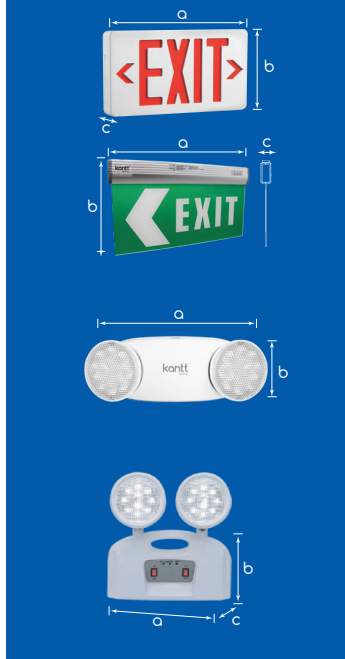

LED Output	Battery Output	Ampere	Life Span	Dimension	Pack	Suggested Retail Price
Item Code	W	Ah/mAh	Hrs.	a x b x c (mm)	Pcs./Ctn.	SRP	
LED Exit Sign		86-265 Volts	Ni-Cd Battery type	0°C-40°C Operating Temperature	24 hours Charging Time	2 hours Discharge Time	
KA-EXSGRM1	3	2.4V	300mAh	25,000	300 x 185 x 46	20	1,250.00
KA-EXSREM1	3	2.4V	300mAh	25,000	300 x 185 x 46	20	1,250.00
Emergency Exit							
KA-EXSGLM1 (Right)	3	1.2V	600mAh	25,000	360 x 200 x 28	20	1,050.00
KA-EXSGLM1 (Left)	3	1.2V	600mAh	25,000	360 x 200 x 28	20	1,050.00
Automatic Emergency Light		220 - 240 Volts	Li-Ion Battery type	0°C-40°C Operating Temperature	24 hours Charging Time	2 hours Discharge Time	
KA-EMLIGAM1	2	4V	2Ah	25,000	235 x 105 x 68	20	1,095.00
KA-EMLIGAM2	4	3.6V	800mAh	25,000	310 x 140 x 92	10	1,750.00
Rechargeable Emergency Light							
KA-EMLIINM1	6	3.7V	2000mAh	25,000	278 x 280 x 67	10	1,420.00