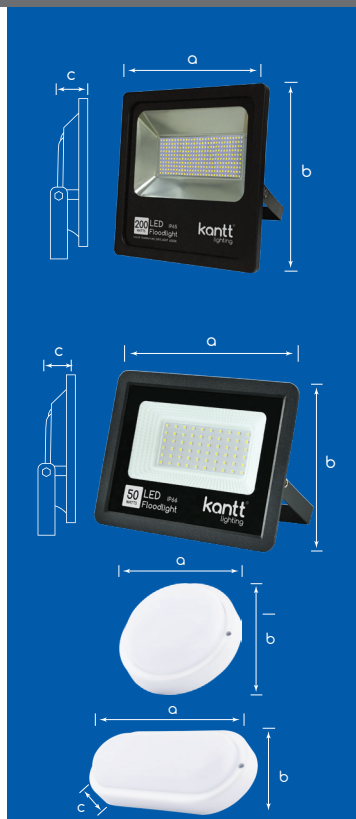

OUTDOOR LIGHTS

Item Code		Wattage	Color Temperature	Lumen Output	Life Span	Dimension	Beam Angle	Pack	Suggested Retail Price
		W	K	Lm	Hrs.	a x b x c (mm)	Deg.	Pcs./Ctn.	SRP
Floodlight		PREMIUM SERIES							
KA-FL10DL	10	6500K	DAYLIGHT	900	20,000	128 x 120 x 43	120°	30	490.00
KA-FL10WW	10	3000K	WARM WHITE	900	20,000	128 x 120 x 43	120°	30	490.00
KA-FL20DL	20	6500K	DAYLIGHT	1800	20,000	184 x 180 x 45	120°	20	750.00
KA-FL20WW	20	3000K	WARM WHITE	1800	20,000	184 x 180 x 45	120°	20	750.00
KA-FL30DL	30	6500K	DAYLIGHT	3,000	20,000	226 x 221 x 53	120°	15	1,050.00
KA-FL30WW	30	3000K	WARM WHITE	3,000	20,000	226 x 221 x 53	120°	15	1,050.00
KA-FL50DL	50	6500K	DAYLIGHT	5,000	20,000	285 x 275 x 66	120°	10	1,500.00
KA-FL50WW	50	3000K	WARM WHITE	5,000	20,000	285 x 275 x 66	120°	10	1,500.00
KA-FL100DL	100	6500K	DAYLIGHT	8,000	20,000	293 x 293 x 80	120°	5	2,800.00
KA-FL100WW	100	3000K	WARM WHITE	8,000	20,000	293 x 293 x 80	120°	5	2,800.00
KA-FL150DL	150	6500K	DAYLIGHT	12,000	20,000	336 x 317 x 85	120°	1	4,650.00
KA-FL150WW	150	3000K	WARM WHITE	12,000	20,000	336 x 317 x 85	120°	1	4,650.00
KA-FL200DL	200	6500K	DAYLIGHT	16,000	20,000	385 x 395 x 110	120°	1	7,000.00
KA-FL200WW	200	3000K	WARM WHITE	16,000	20,000	385 x 395 x 110	120°	1	7,000.00
Floodlight		ECONOMY SERIES							
KA-FL10EDL	10	6500K	DAYLIGHT	800	20,000	99 X 74 X 34	120°	50	360.00
KA-FL10EWW	10	3000K	WARM WHITE	800	20,000	99 X 74 X 34	120°	50	360.00
KA-FL20EDL	20	6500K	DAYLIGHT	1600	20,000	120 X 95 X 35	120°	60	610.00
KA-FL20EWW	20	3000K	WARM WHITE	1600	20,000	120 X 95 X 35	120°	60	610.00
KA-FL30EDL	30	6500K	DAYLIGHT	2,400	20,000	161 X 121 X 35	120°	40	920.00
KA-FL30EWW	30	3000K	WARM WHITE	2,400	20,000	161 X 121 X 35	120°	40	920.00
KA-FL50EDL	50	6500K	DAYLIGHT	4,000	20,000	208 X 160 X 30	120°	40	1,210.00
KA-FL50EWW	50	3000K	WARM WHITE	4,000	20,000	208 X 160 X 30	120°	40	1,210.00
Round Wall Lamp									
KA-WALIR12DL	12	6500K	DAYLIGHT	960	15,000	ø175 x 50	200°	40	300.00
Oval Wall Lamp									
KA-WALIO12CDL	12	4000K	COOL DAYLIGHT	960	15,000	199 x 97 x 46	200°	40	300.00

SMART LED LIGHTS

	SMART FILAMENT BULB	RGB SMART BULB	RGBWW LED strips
ITEM CODE	KA-AKIN-SMBFL6W	KA-AKIN-SMBU9W	KA-AKIN-SMSL68W
GLASS/COATING TYPE	Clear	N/A	N/A
LED CHIP	SMD LED	SMD LED	24pcs. 5050RGB+ 24pcs. 2835 per meter
DESCRIPTION	WI-FI Brightness	WI-FI RGB+CCT	WI-FI RGBWW
POWER CONSUMPTION	6W	9W	68W
COLOR TEMPERATURE	2700 Kelvin	RGB 2700K to 6500K	RGBWW 3000K to 6500K
DIMMABLE	Yes	Yes	Yes
CRI (RA)	>80Ra	>80Ra	>80Ra
PF	>0.5	>0.8	>0.5
STABLE LUMEN	650LM +/- 10%	900LM +/- 10%	1650L
LIFE SPAN	15,000 hrs.	15,000 hrs.	15,000 hrs.
BASE	E27	E27	N/A
BEAM ANGLE	360 degrees	360 degrees	N/A
VOLTAGE	220-240V	220-240V	100-240V / 12DC 2A
LAMP SIZE	60 x 115mm	60 x 120mm	12mm x 5m
PACK	100	100	20 (5 meters per pack)
SUGGESTED RETAIL PRICE	720.00	750.00	2,350.00

Cutting Reminder
(RGBWW LED strips)