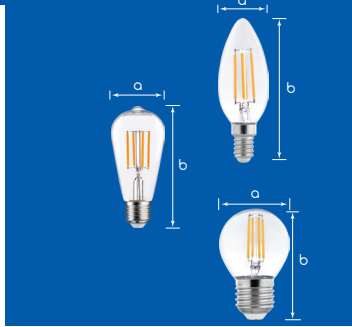

FILAMENT BULBS

Candle Bulb								
KA-FBCE14-4WW	4	2700K WARM WHITE	490	15,000	ø35 x 98	320°	100	150.00
Pear-Shaped Bulb								
KA-FBST64-7WW	7	2700K WARM WHITE	750	15,000	ø64 x 145	320°	50	260.00
Globe Bulb								
KA-FBGE27-4WW	4	2700K WARM WHITE	470	15,000	ø45 x 77	320°	100	150.00