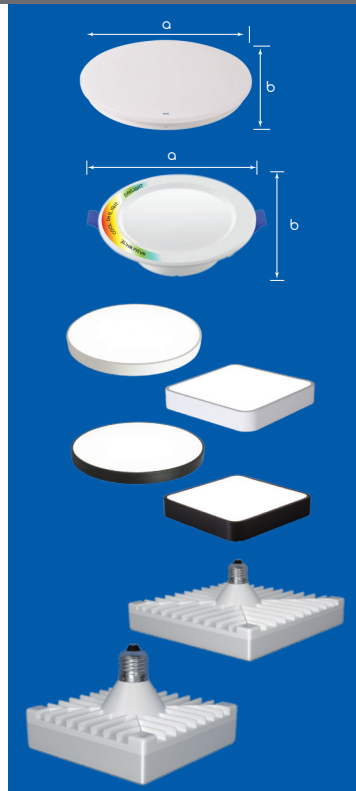

CEILING LIGHTS (SPECIALTY)

	Wattage	Color Temperature	Lumen Output	Life Span	Dimension	Beam Angle	recessed Cut-out	Pack	Suggested Retail Price
Item Code	W	K	Lm	Hrs.	a x b (mm)	Deg.	mm.	Pcs./Ctn.	SRP (PHP)
Ceiling Light									
KA-3N1-CL18W	18	3000K - 6500K	1600 - 1800	15,000	ø330 x 50	180°	20	20	950.00
3 Color Slim Downlight									
KA-3N1-DOL13W	3	3000K - 6500K	280	25,000	ø75 x 38 hole 55 x 80	120°	100	100	145.00
KA-3N1-DOL16W	6	3000K - 6500K	560	25,000	ø100 x 44	120°	80	80	295.00
KA-3N1-DOL110W	10	3000K - 6500K	800	25,000	ø116 x 52	120°	80	80	320.00
3 Color Ceiling Lights									
KA-3N1-CLS1WR-18W	18	3000K - 6500K	1600 - 1800	15,000	ø300 x 50	180°	20	20	1,290.00
KA-3N1-CLS2WS-18W	18	3000K - 6500K	1600 - 1800	15,000	300 x 300 x 50	180°	20	20	1,380.00
KA-3N1-CLS1BR-18W	18	3000K - 6500K	1600 - 1800	15,000	ø300 x 50	180°	20	20	1,290.00
KA-3N1-CLS2BS-18W	18	3000K - 6500K	1600 - 1800	15,000	300 x 300 x 50	180°	20	20	1,380.00
3N1 Square Lamp									
KA-UFO30W3N1	30	3000K - 6500K	3,000	25,000	85 x 55 x 35	120°	50	50	950.00
Square Lamp									
KA-UFO30WDL	30	6500K	3,000	25,000	69.5 x 52 x 29	120°	50	50	700.00